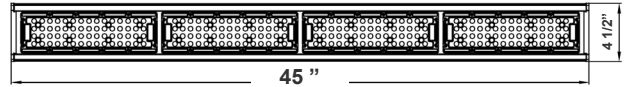

LOHB SERIES OUTDOOR LIGHTING

LOHB-4FT-120W-30K
LOHB-4FT-120W-50K

Selection:

Customer Name: _____

Project Name: _____

Note: _____

Type: _____

45"(L) x 3"(H) x 4 1/2"(W)

Technical Specifications

Electrical:

- Voltage: 120~277V; 50/60Hz AC
- THD: <20%
- Power Factor: >0.9
- Wattage: 120W
- Efficacy: 125 LPW

Mechanical:

- Die-cast Aluminum with Black Powder Coat Finish
- Removable 1/2" NPT Threaded Knuckles Included
- Cord Type: 3.2 SJTW 18/3 AWG cable
- Removable Half Shroud Included
- Operating Temp: -40°F to 104°F
- Rated life: 50,000 hrs
- Wet Location
- IP Rating: IP65