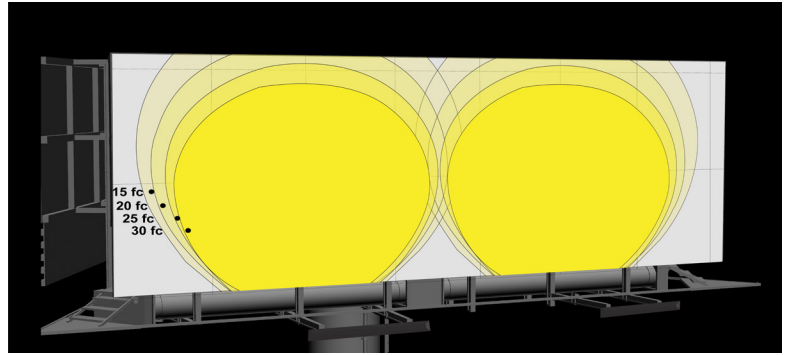

Lighting:

- LED: Philips Lumileds Luxeon 3030 High Flux LED
- Total Lumens: 15300LM/ 15600LM
- Color Temperatures: 3000K/5000K
- Color Rendering Index: CRI ≥ 70
- Beam Angle: 90°

Applications:

- Ideal for Wall wash, sign, suspended outdoor/indoor lighting, small stadium and tracks

Other Models:

- 50W | 6500LM | LOHB-2FT-50W-30K
- 50W | 6700LM | LOHB-2FT-50W-50K

Photometrics: LOHB-4FT

BUG Rating: B4-U0-G1

Billboard Size: 10.5'x 36' Mounting Distance: 6'

Other Views:

Side View

Front View

Back View

Performance Table: LOHB-4FT

MODEL NO.	Wattage	Voltage	Lumens	Color Temp.	BUG Rating	LPW
LOHB-4FT-120W-30K	120W	120-277V	15300LM	3000K	B4-U0-G1	125
LOHB-4FT-120W-50K	120W	120-277V	15600LM	5000K	B4-U0-G1	125