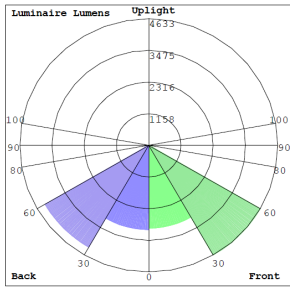

Lighting:

- LED: Philips Lumileds Luxeon 3030 High Flux LED
- Total Lumens: 15300LM/ 15600LM
- Color Temperatures: 3000K/5000K
- Color Rendering Index: CRI ≥ 70
- Beam Angle: 90°

Applications:

- Ideal for Wall wash, sign, suspended outdoor/indoor lighting, small stadium and tracks

Other Models:

- 50W | 6500LM | LOHB-2FT-50W-30K
- 50W | 6700LM | LOHB-2FT-50W-50K

Photometrics: LOHB-4FT

BUG Rating: B4-U0-G1

Billboard Size: 10.5'x 36' Mounting Distance: 6'

Other Views:

Side View

Front View